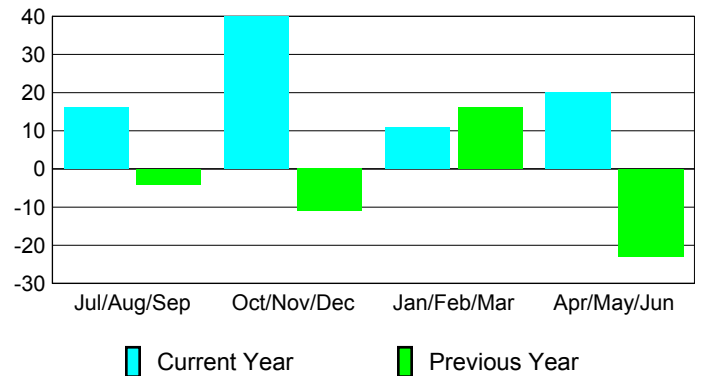

Gender Comparison 2008-2009

Jul/Aug/Sep

Oct/Nov/Dec

Jan/Feb/Mar

Apr/May/June

Male

Female