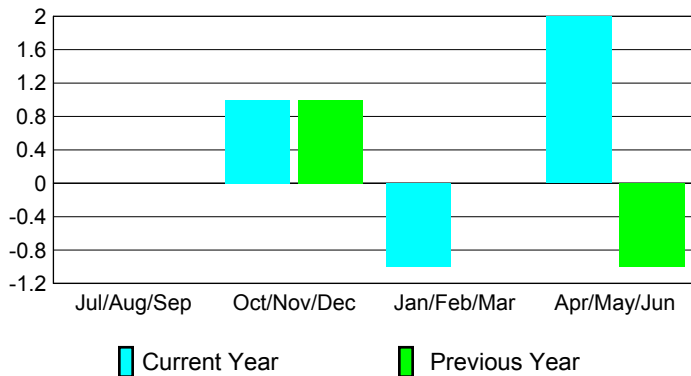

2008-2009 GMT Quarterly Report for District (or Undistricted) **District LD 1**

GMT: **Mr. Edisson Karnopp**

Location: **BRAZIL**

GMT CA: **3**

CLUBS

Club Results 2008-2009

Clubs 2007-2008

Month	New Club Goal	Actual New Clubs	Actual Dropped Clubs	Gain/Loss of Clubs	Gain/Loss of Clubs
Jul/Aug/Sep	1	0	0	0	0
Oct/Nov/Dec	1	1	0	1	1
Jan/Feb/Mar	1	-1	0	-1	0
Apr/May/June	1	3	-1	2	-1
Totals	4	3	-1	2	0

Club Results 2008-2009

Goal, New, Dropped, Gain/Loss

Comparison of Club Gain/Loss

Current Year Compared to the Previous Year

YTD Status Quo Clubs 2008-2009

Status Quo Clubs Compared to Status Quo Members

MEMBERSHIP

Membership Results 2008-2009

Membership 2007-2008

Month	Net Memb Goal	Actual New Memb	Actual Dropped Memb	Gain/Loss of Memb	Gain/Loss of Memb
Jul/Aug/Sep	30	60	-44	16	-4
Oct/Nov/Dec	30	103	-63	40	-11
Jan/Feb/Mar	30	34	-23	11	16
Apr/May/June	30	109	-89	20	-23
Totals	120	306	-219	87	-22

Membership Results 2008-2009

Goal, New, Dropped, Gain/Loss

Comparison of Membership Gain/Loss

Current Year Compared to the Previous Year

Gender Comparison 2008-2009

Jul/Aug/Sep

Oct/Nov/Dec

Jan/Feb/Mar

Apr/May/June

Male

Female