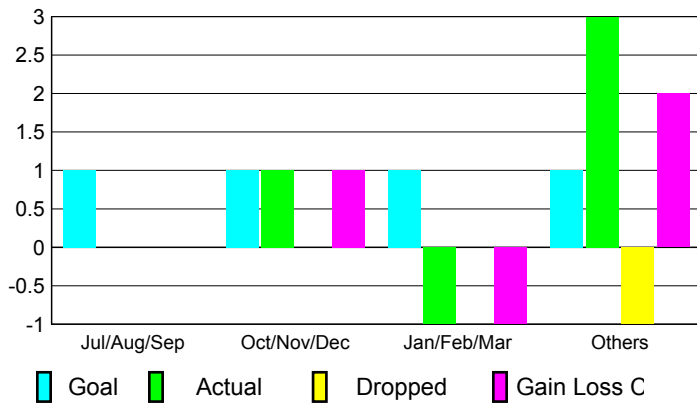

2008-2009 GMT Quarterly Report for District (or Undistricted) **District LD 1**

GMT: **Mr. Edisson Karnopp**

Location: **BRAZIL**

GMT CA: **3**

CLUBS

Club Results 2008-2009

Clubs 2007-2008

Month	New Club Goal	Actual New Clubs	Actual Dropped Clubs	Gain/Loss of Clubs	Gain/Loss of Clubs
Jul/Aug/Sep	1	0	0	0	0
Oct/Nov/Dec	1	1	0	1	1
Jan/Feb/Mar	1	-1	0	-1	0
Apr/May/June	1	3	-1	2	-1
Totals	4	3	-1	2	0

Club Results 2008-2009

Goal, New, Dropped, Gain/Loss

Comparison of Club Gain/Loss

Current Year Compared to the Previous Year