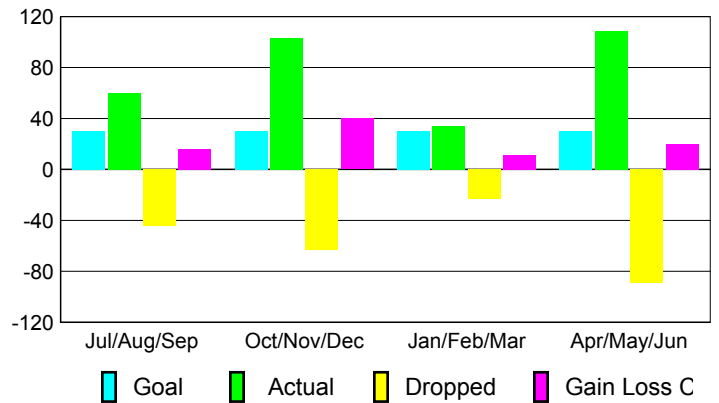

Membership Results 2008-2009

Goal, New, Dropped, Gain/Loss

Comparison of Membership Gain/Loss

Current Year Compared to the Previous Year